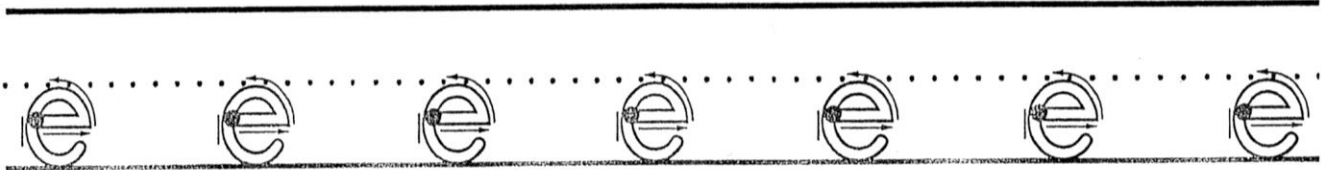

# MY ALPHABET HANDWRITING BOOK

Name \_\_\_\_\_

slant down, slant down, cross in the middle

curve around, little line down

big line down, bump to the right, bump to the right

big line down, curve to the right

curve around

curve around

big line down, big bump around

curve around, big line down

big line down, slide right, slide right, slide right

slide right, curve around

big line down, slide right, slide right

candy cane down, cross in the middle

curve around, slide back

curve around, monkey tail down

big line down, big line down, cross in the middle

big line down, bump

big line down, cross at the top, cross at the bottom

little line down, little dot up high

big line down, cross at the top

Handwriting practice lines for the letter 'T'. The page contains four rows of handwriting guides, each consisting of a solid top line, a dashed middle line, and a solid bottom line. The first row shows five 'T's with stroke order indicators: a '2' with a downward arrow for the stem and a rightward arrow for the top bar. The second row shows five dashed 'T's for tracing. The third row shows five 'T's with a solid dot at the bottom center of the stem, serving as a starting point. The fourth row shows two 'T's with a solid dot at the bottom center of the stem, followed by three empty starting dots.